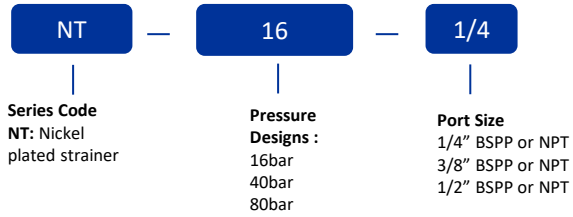

Filter Strainer

◆ 订购码 Ordering Code

NT-16

NT-40

◆ 规格 Specification

Model	NT-16	NT-40	NT-60
Work Pressure	0~16Bar (230Psi)	0~40Bar (600Psi)	0~80Bar (1200Psi)
Port Size	1/4"X1/2" BSPP or NPT	1/4"X1/2" BSPP or NPT	1/4"X1/2" BSPP or NPT
	3/8"X1/2" BSPP or NPT	3/8"X1/2" BSPP or NPT	3/8"X1/2" BSPP or NPT
	1/2"X1/2" BSPP or NPT	1/2"X1/2" BSPP or NPT	1/2"X1/2" BSPP or NPT
Stainless Steel Filter	Yes	Yes	Yes
Nickel Plated	Yes	Yes	NIL