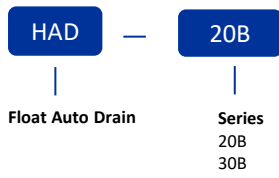

◆ 订购码 Ordering Code

HAD20B

HAD30B

◆ 规格 Specification

Model	HAD20B	HAD30B
Inlet Joint Pipe Size	1/2"	1/2"
Outlet Joint Pipe Size	1/2"	1/2"
Ensured Pressure Resistance	1.6MPa	
Operating Temperature Range	-5~90℃ (No Freeze)	