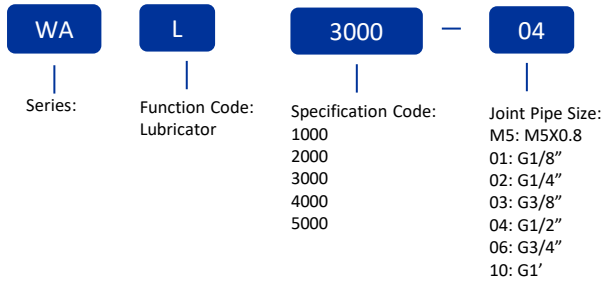

◆ 订购码 Ordering Code

WAL3000-03

◆ 规格 Specification

Model	WAL1000-M5	WAL2000-01	WAL2000-02	WAL3000-02	WAL3000-03	WAL4000-03	WAL4000-04	WAL4000-06	WAL5000-06	WAL5000-10
Rated Flow	95	800	800	1700	1700	5000	5000	6300	7000	9000
Joint Pipe Size	M5	G1/8"	G1/4"	G1/4"	G3/8"	G3/8"	G1/2"	G3/4"	G3/4"	G1"
Filter Precision	25μ									
Max Working Pressure	1.0MPa									
Ensured Pressure Resistance	1.5MPa									
Operating Temperature Range	5~60℃									
Container Material	Polycarbonate									
Recommend Oil	ISO VG32									